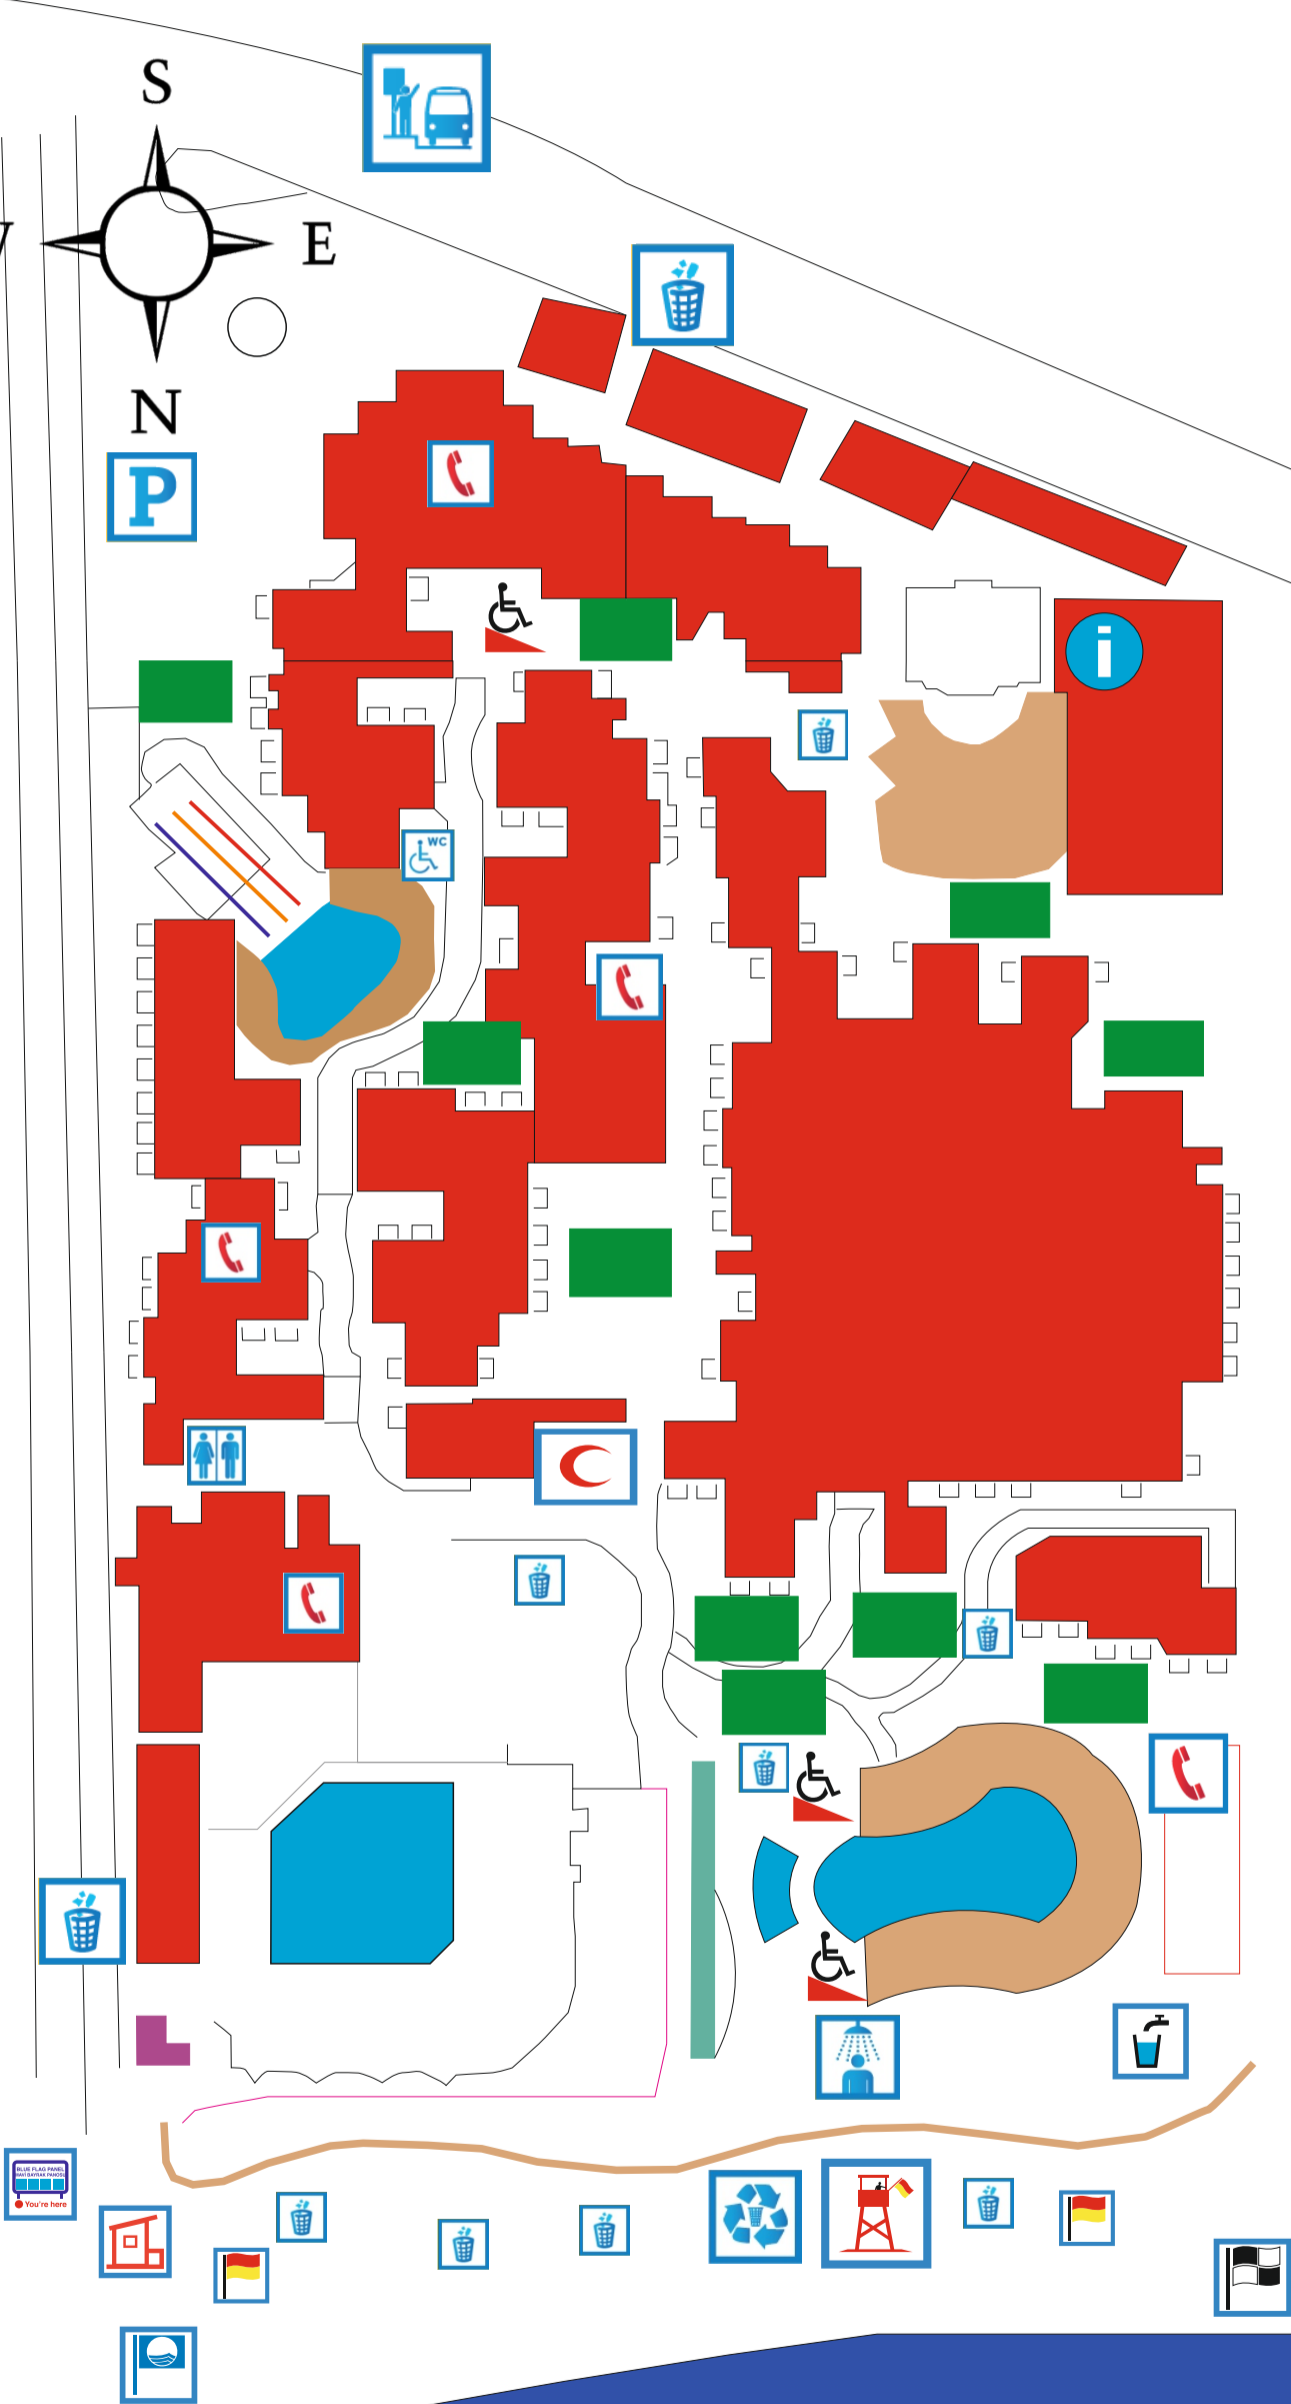

ARMONIA

HOLIDAY VILLAGE & SPA

BLUE FLAG
MAVİ BAYRAK

BLUE FLAG PANEL
MAVİ BAYRAK PANOSU

MANAGER OFFICE
İDARE BİNASI

PHONE
TELEFON

RED CROSS
İLK YARDIM

PARKING LOT
PARK ALANI

BUS STOP
TOPLU TAŞIMA

SAMPLING WATER
NUMUNE NOKTASI

BEACH BORDER
PLAJ SINIRI

WATER SPORTS BORDER
SU SPORLARI SINIRI

SWIMMING BORDER
YÜZME SINIRI

TOILETS
TUVALET

HANDICAPPED TOILET
ENGELLİ TUVALETİ

SHOWER
DUŞ

CABINS
SOYUNMA KABİNİ

HANDICAPPED RAMP
ENGELLİ RAMPASI

DRINKING WATER
İÇME SUYU

WASTE RECEPTION FACILITIES
ÇÖP KONTEYNİRİ

TRASH BIN
ÇÖP KUTUSU

RECYCLING BIN
GERİ DÖNÜŞÜM KUTUSU

LIFEGUARD TOWER
CANKURTARAN KULESİ

GREEN AREAS
YEŞİL ALAN

TOURISM ESTABLISHMENT AREA
TURİZM TESİS ALANI